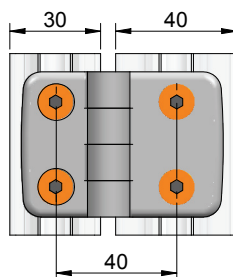

nylon hinges
for 30 and 40 series profiles

hinge 30/30
Part Number 388.33

non-detachable hinge
to suit 30 series profiles
Material: black nylon

hinge 30/40
Part Number 388.34

non-detachable hinge
to suit 30 and 40 series profiles
Material: black nylon

hinge 40/40
Part Number 388.44

non-detachable hinge
to suit 40 series profiles
Material: black nylon

installation hints

M6x12 c/sunk screw for 30 series profiles
M6x16 c/sunk screws for 40 series profiles