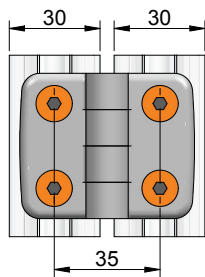

nylon hinges
for 30 and 40 series profiles

hinge 30/30
Part Number 388.33

non-detachable hinge
to suit 30 series profiles
Material: black nylon

hinge 30/40
Part Number 388.34

non-detachable hinge
to suit 30 and 40 series profiles
Material: black nylon

hinge 40/40
Part Number 388.44

non-detachable hinge
to suit 40 series profiles
Material: black nylon

installation hints

M6x12 c/sunk screw for 30 series profiles
M6x16 c/sunk screws for 40 series profiles