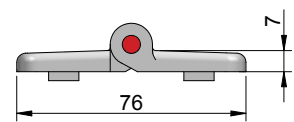

nylon hinges
for 30 and 40 series profiles

hinge 30/30
Part Number 388.33

non-detachable hinge
to suit 30 series profiles
Material: black nylon

hinge 30/40
Part Number 388.34

non-detachable hinge
to suit 30 and 40 series profiles
Material: black nylon

hinge 40/40
Part Number 388.44

non-detachable hinge
to suit 40 series profiles
Material: black nylon

installation hints

M6x12 c/sunk screw for 30 series profiles
M6x16 c/sunk screws for 40 series profiles