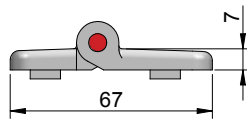

nylon hinges
for 30 and 40 series profiles

hinge 30/30
Part Number 388.33

non-detachable hinge
to suit 30 series profiles
Material: black nylon

hinge 30/40
Part Number 388.34

non-detachable hinge
to suit 30 and 40 series profiles
Material: black nylon

hinge 40/40
Part Number 388.44

non-detachable hinge
to suit 40 series profiles
Material: black nylon

installation hints

M6x12 c/sunk screw for 30 series profiles
M6x16 c/sunk screws for 40 series profiles