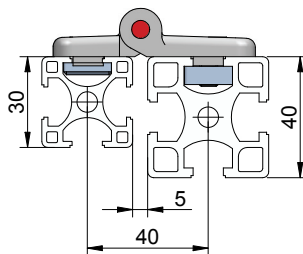

nylon hinges
for 30 and 40 series profiles

hinge 30/30
Part Number 388.33

non-detachable hinge
to suit 30 series profiles
Material: black nylon

hinge 30/40
Part Number 388.34

non-detachable hinge
to suit 30 and 40 series profiles
Material: black nylon

hinge 40/40
Part Number 388.44

non-detachable hinge
to suit 40 series profiles
Material: black nylon

installation hints

M6x12 c/sunk screw for 30 series profiles
M6x16 c/sunk screws for 40 series profiles