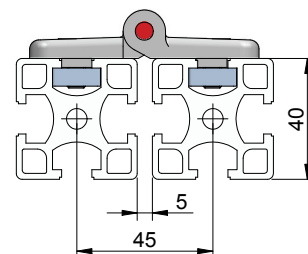

nylon hinges
for 30 and 40 series profiles

hinge 30/30
Part Number 388.33

non-detachable hinge
to suit 30 series profiles
Material: black nylon

hinge 30/40
Part Number 388.34

non-detachable hinge
to suit 30 and 40 series profiles
Material: black nylon

hinge 40/40
Part Number 388.44

non-detachable hinge
to suit 40 series profiles
Material: black nylon

installation hints

M6x12 c/sunk screw for 30 series profiles
M6x16 c/sunk screws for 40 series profiles