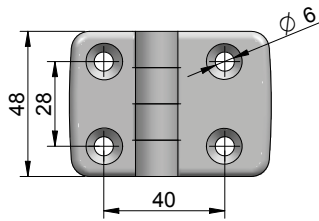

nylon hinges
for 30 and 40 series profiles

hinge 30/30
Part Number 388.33

non-detachable hinge
to suit 30 series profiles
Material: black nylon

hinge 30/40
Part Number 388.34

non-detachable hinge
to suit 30 and 40 series profiles
Material: black nylon

hinge 40/40
Part Number 388.44

non-detachable hinge
to suit 40 series profiles
Material: black nylon

installation hints

M6x12 c/sunk screw for 30 series profiles
M6x16 c/sunk screws for 40 series profiles