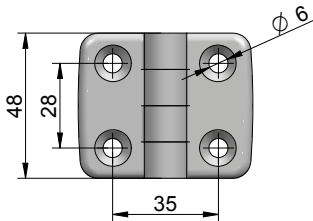

nylon hinges
for 30 and 40 series profiles

hinge 30/30
Part Number 388.33

non-detachable hinge
to suit 30 series profiles
Material: black nylon

hinge 30/40
Part Number 388.34

non-detachable hinge
to suit 30 and 40 series profiles
Material: black nylon

hinge 40/40
Part Number 388.44

non-detachable hinge
to suit 40 series profiles
Material: black nylon

installation hints

M6x12 c/sunk screw for 30 series profiles
M6x16 c/sunk screws for 40 series profiles