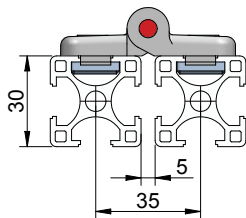

nylon hinges
for 30 and 40 series profiles

hinge 30/30
Part Number 388.33

non-detachable hinge
to suit 30 series profiles
Material: black nylon

hinge 30/40
Part Number 388.34

non-detachable hinge
to suit 30 and 40 series profiles
Material: black nylon

hinge 40/40
Part Number 388.44

non-detachable hinge
to suit 40 series profiles
Material: black nylon

installation hints

M6x12 c/sunk screw for 30 series profiles
M6x16 c/sunk screws for 40 series profiles