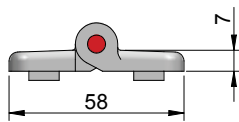

nylon hinges
for 30 and 40 series profiles

hinge 30/30
Part Number 388.33

non-detachable hinge
to suit 30 series profiles
Material: black nylon

hinge 30/40
Part Number 388.34

non-detachable hinge
to suit 30 and 40 series profiles
Material: black nylon

hinge 40/40
Part Number 388.44

non-detachable hinge
to suit 40 series profiles
Material: black nylon

installation hints

M6x12 c/sunk screw for 30 series profiles
M6x16 c/sunk screws for 40 series profiles