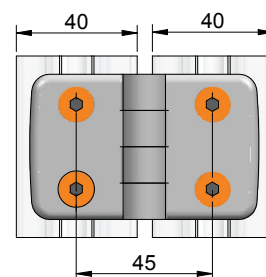

nylon hinges
for 30 and 40 series profiles

hinge 30/30
Part Number 388.33

non-detachable hinge
to suit 30 series profiles
Material: black nylon

hinge 30/40
Part Number 388.34

non-detachable hinge
to suit 30 and 40 series profiles
Material: black nylon

hinge 40/40
Part Number 388.44

non-detachable hinge
to suit 40 series profiles
Material: black nylon

installation hints

M6x12 c/sunk screw for 30 series profiles
M6x16 c/sunk screws for 40 series profiles