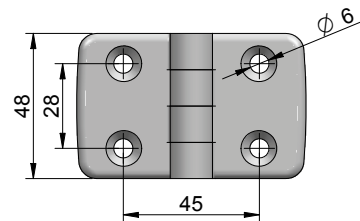

nylon hinges
for 30 and 40 series profiles

hinge 30/30
Part Number 388.33

non-detachable hinge
to suit 30 series profiles
Material: black nylon

hinge 30/40
Part Number 388.34

non-detachable hinge
to suit 30 and 40 series profiles
Material: black nylon

hinge 40/40
Part Number 388.44

non-detachable hinge
to suit 40 series profiles
Material: black nylon

installation hints

M6x12 c/sunk screw for 30 series profiles
M6x16 c/sunk screws for 40 series profiles