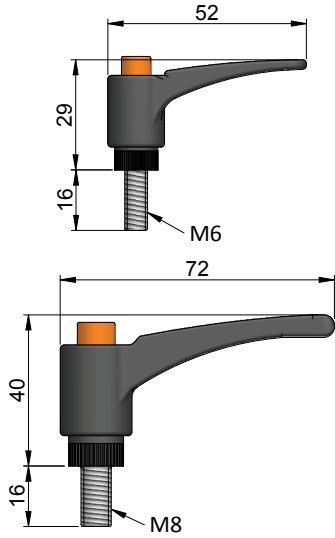

adjustable handles  
D - handles

**adjustable handle L52/M6x16**  
**Part Number: 380.71**

material: technopolymer

**adjustable handle L72/M8x16**  
**Part Number: 380.73**

material: technopolymer

**D - handle 110-6**  
**Part Number: 382.16**

material: technopolymer

**D - handle 140-8**  
**Part Number: 382.14**

material: technopolymer

**D - handle 105-4**  
**Part Number: 382.12**

material: stainless steel  
suitable for solid panels