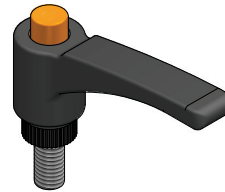

adjustable handles  
D - handles

**adjustable handle L52/M6x16**  
**Part Number: 380.71**

material: technopolymer

**adjustable handle L72/M8x16**  
**Part Number: 380.73**

material: technopolymer

**D - handle 110-6**  
**Part Number: 382.16**

material: technopolymer

**D - handle 140-8**  
**Part Number: 382.14**

material: technopolymer

**D - handle 105-4**  
**Part Number: 382.12**

material: stainless steel  
suitable for solid panels