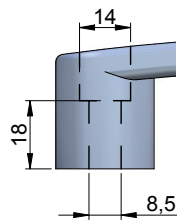

adjustable handles  
D - handles

**adjustable handle L52/M6x16**  
**Part Number: 380.71**

material: technopolymer

**adjustable handle L72/M8x16**  
**Part Number: 380.73**

material: technopolymer

**D - handle 110-6**  
**Part Number: 382.16**

material: technopolymer

**D - handle 140-8**  
**Part Number: 382.14**

material: technopolymer

**D - handle 105-4**  
**Part Number: 382.12**

material: stainless steel  
suitable for solid panels