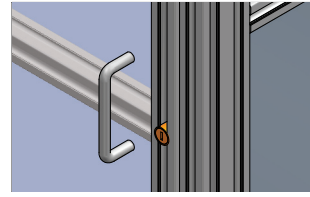

adjustable handles  
D - handles

**adjustable handle L52/M6x16**  
**Part Number: 380.71**

material: technopolymer

**adjustable handle L72/M8x16**  
**Part Number: 380.73**

material: technopolymer

**D - handle 110-6**  
**Part Number: 382.16**

material: technopolymer

**D - handle 140-8**  
**Part Number: 382.14**

material: technopolymer

**D - handle 105-4**  
**Part Number: 382.12**

material: stainless steel  
suitable for solid panels