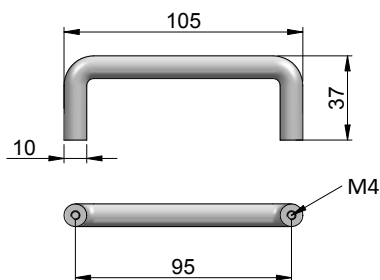

adjustable handles  
D - handles

**adjustable handle L52/M6x16**  
**Part Number: 380.71**

material: technopolymer

**adjustable handle L72/M8x16**  
**Part Number: 380.73**

material: technopolymer

**D - handle 110-6**  
**Part Number: 382.16**

material: technopolymer

**D - handle 140-8**  
**Part Number: 382.14**

material: technopolymer

**D - handle 105-4**  
**Part Number: 382.12**

material: stainless steel  
suitable for solid panels