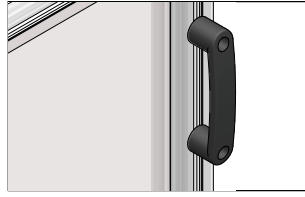

adjustable handles  
D - handles

**adjustable handle L52/M6x16**  
**Part Number: 380.71**

material: technopolymer

**adjustable handle L72/M8x16**  
**Part Number: 380.73**

material: technopolymer

**D - handle 110-6**  
**Part Number: 382.16**

material: technopolymer

**D - handle 140-8**  
**Part Number: 382.14**

material: technopolymer

**D - handle 105-4**  
**Part Number: 382.12**

material: stainless steel  
suitable for solid panels