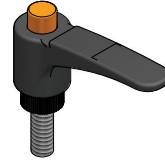

adjustable handles  
D - handles

**adjustable handle L52/M6x16**  
**Part Number: 380.71**

material: technopolymer

**adjustable handle L72/M8x16**  
**Part Number: 380.73**

material: technopolymer

**D - handle 110-6**  
**Part Number: 382.16**

material: technopolymer

**D - handle 140-8**  
**Part Number: 382.14**

material: technopolymer

**D - handle 105-4**  
**Part Number: 382.12**

material: stainless steel  
suitable for solid panels