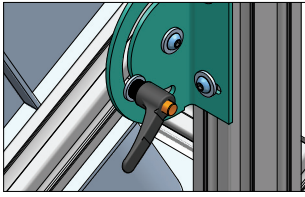

adjustable handles  
D - handles

**adjustable handle L52/M6x16**  
**Part Number: 380.71**

material: technopolymer

**adjustable handle L72/M8x16**  
**Part Number: 380.73**

material: technopolymer

**D - handle 110-6**  
**Part Number: 382.16**

material: technopolymer

**D - handle 140-8**  
**Part Number: 382.14**

material: technopolymer

**D - handle 105-4**  
**Part Number: 382.12**

material: stainless steel  
suitable for solid panels