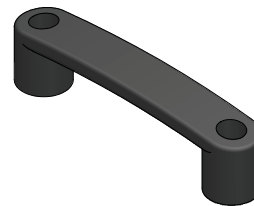

adjustable handles  
D - handles

**adjustable handle L52/M6x16**  
**Part Number: 380.71**

material: technopolymer

**adjustable handle L72/M8x16**  
**Part Number: 380.73**

material: technopolymer

**D - handle 110-6**  
**Part Number: 382.16**

material: technopolymer

**D - handle 140-8**  
**Part Number: 382.14**

material: technopolymer

**D - handle 105-4**  
**Part Number: 382.12**

material: stainless steel  
suitable for solid panels