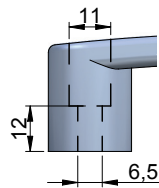

adjustable handles  
D - handles

**adjustable handle L52/M6x16**  
**Part Number: 380.71**

material: technopolymer

**adjustable handle L72/M8x16**  
**Part Number: 380.73**

material: technopolymer

**D - handle 110-6**  
**Part Number: 382.16**

material: technopolymer

**D - handle 140-8**  
**Part Number: 382.14**

material: technopolymer

**D - handle 105-4**  
**Part Number: 382.12**

material: stainless steel  
suitable for solid panels