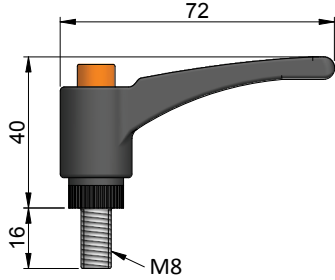

adjustable handles  
D - handles

**adjustable handle L52/M6x16**  
**Part Number: 380.71**

material: technopolymer

**adjustable handle L72/M8x16**  
**Part Number: 380.73**

material: technopolymer

**D - handle 110-6**  
**Part Number: 382.16**

material: technopolymer

**D - handle 140-8**  
**Part Number: 382.14**

material: technopolymer

**D - handle 105-4**  
**Part Number: 382.12**

material: stainless steel  
suitable for solid panels