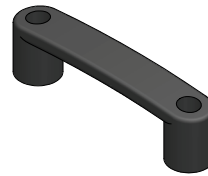

adjustable handles  
D - handles

**adjustable handle L52/M6x16**  
**Part Number: 380.71**

material: technopolymer

**adjustable handle L72/M8x16**  
**Part Number: 380.73**

material: technopolymer

**D - handle 110-6**  
**Part Number: 382.16**

material: technopolymer

**D - handle 140-8**  
**Part Number: 382.14**

material: technopolymer

**D - handle 105-4**  
**Part Number: 382.12**

material: stainless steel  
suitable for solid panels