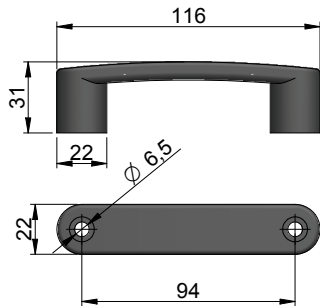

adjustable handles  
D - handles

**adjustable handle L52/M6x16**  
**Part Number: 380.71**

material: technopolymer

**adjustable handle L72/M8x16**  
**Part Number: 380.73**

material: technopolymer

**D - handle 110-6**  
**Part Number: 382.16**

material: technopolymer

**D - handle 140-8**  
**Part Number: 382.14**

material: technopolymer

**D - handle 105-4**  
**Part Number: 382.12**

material: stainless steel  
suitable for solid panels