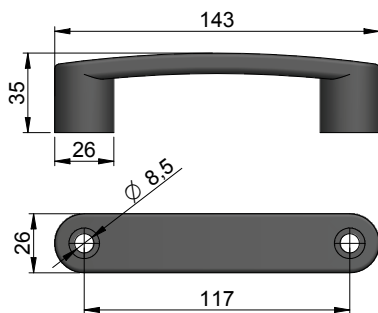

adjustable handles  
D - handles

**adjustable handle L52/M6x16**  
**Part Number: 380.71**

material: technopolymer

**adjustable handle L72/M8x16**  
**Part Number: 380.73**

material: technopolymer

**D - handle 110-6**  
**Part Number: 382.16**

material: technopolymer

**D - handle 140-8**  
**Part Number: 382.14**

material: technopolymer

**D - handle 105-4**  
**Part Number: 382.12**

material: stainless steel  
suitable for solid panels