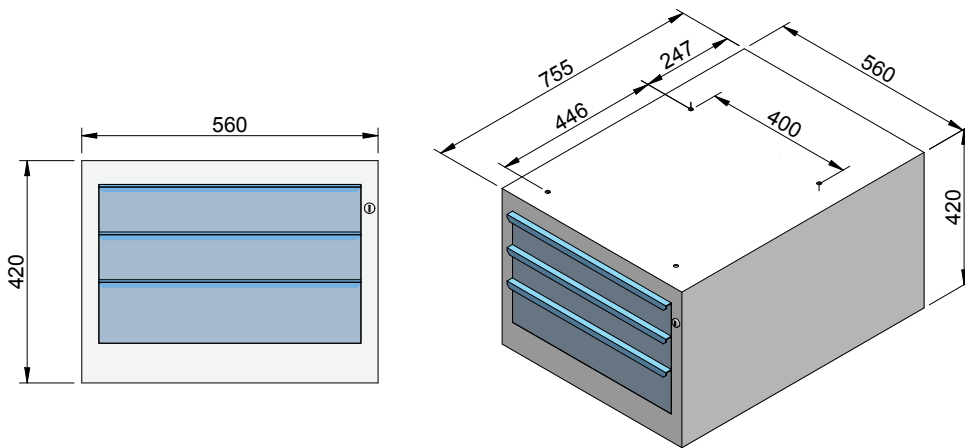

ErgoStyle/ErgoMan workstations
accessories overview

heavy duty tool drawer 420-3
Part Number: 408.43

material: steel, powder coated
colour: silver grey
including adjustable dividers

cupboard with sliding doors

Part Number: 418.16
to suit 1600 workstation

Part Number 418.18
to suit 1800 workstation

made from aluminium profiles,
adjustable shelves and panels made
from 8mm melamine board
sliding door with clear 6mm p/carb