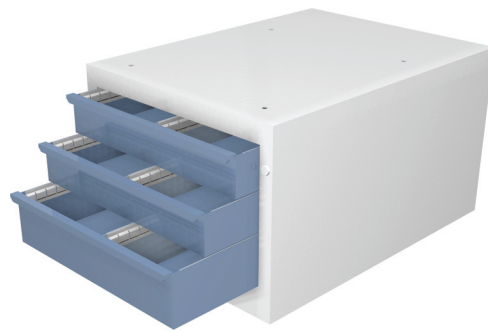

ErgoStyle/ErgoMan workstations
accessories overview

heavy duty tool drawer 420-3
Part Number: 408.43

material: steel, powder coated
colour: silver grey
including adjustable dividers

cupboard with sliding doors

Part Number: 418.16
to suit 1600 workstation

Part Number 418.18
to suit 1800 workstation

made from aluminium profiles,
adjustable shelves and panels made
from 8mm melamine board
sliding door with clear 6mm p/carb