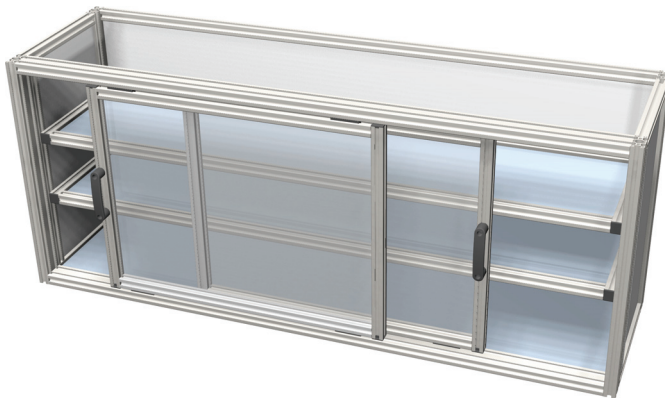

ErgoStyle/ErgoMan workstations
accessories overview

heavy duty tool drawer 420-3
Part Number: 408.43

material: steel, powder coated
colour: silver grey
including adjustable dividers

cupboard with sliding doors

Part Number: 418.16
to suit 1600 workstation

Part Number 418.18
to suit 1800 workstation

made from aluminium profiles,
adjustable shelves and panels made
from 8mm melamine board
sliding door with clear 6mm p/carb