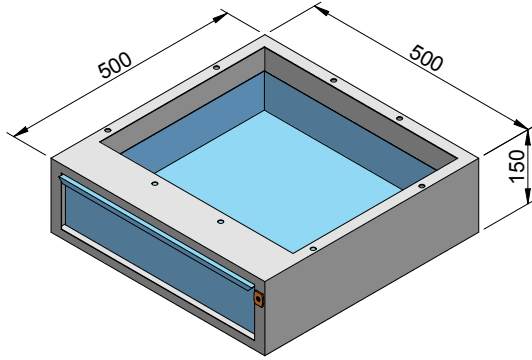

ErgoStyle/ErgoMan workstations
accessories overview

single tool drawer
Part Number: 408.01

material: steel, powder coated
colour: silver grey

six drawer tool cabinet
Part Number: 408.06

material: steel, powder coated
colour: silver grey

lockable cupboard
Part Number: 420.02

material: steel, powder coated
colour: silver grey
including one adjustable shelf