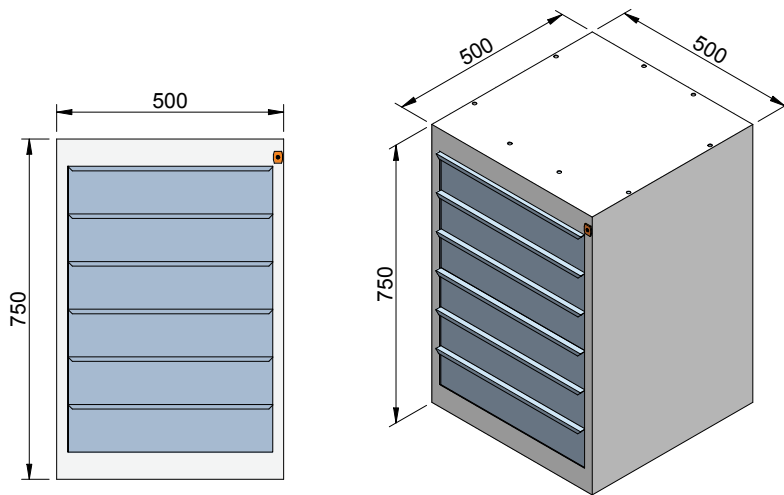

ErgoStyle/ErgoMan workstations
accessories overview

single tool drawer
Part Number: 408.01

material: steel, powder coated
colour: silver grey

six drawer tool cabinet
Part Number: 408.06

material: steel, powder coated
colour: silver grey

lockable cupboard
Part Number: 420.02

material: steel, powder coated
colour: silver grey
including one adjustable shelf