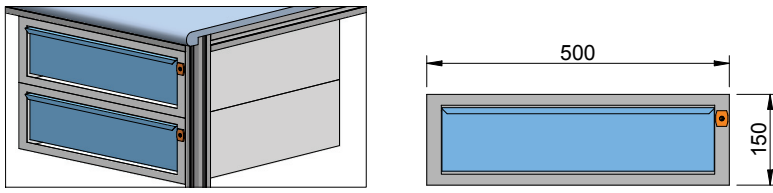

ErgoStyle/ErgoMan workstations
accessories overview

single tool drawer
Part Number: 408.01

material: steel, powder coated
colour: silver grey

six drawer tool cabinet
Part Number: 408.06

material: steel, powder coated
colour: silver grey

lockable cupboard
Part Number: 420.02

material: steel, powder coated
colour: silver grey
including one adjustable shelf