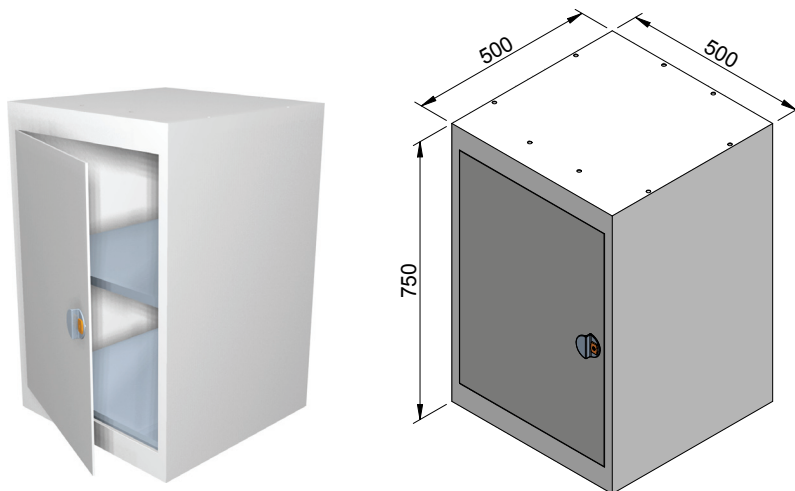

ErgoStyle/ErgoMan workstations
accessories overview

single tool drawer
Part Number: 408.01

material: steel, powder coated
colour: silver grey

six drawer tool cabinet
Part Number: 408.06

material: steel, powder coated
colour: silver grey

lockable cupboard
Part Number: 420.02

material: steel, powder coated
colour: silver grey
including one adjustable shelf